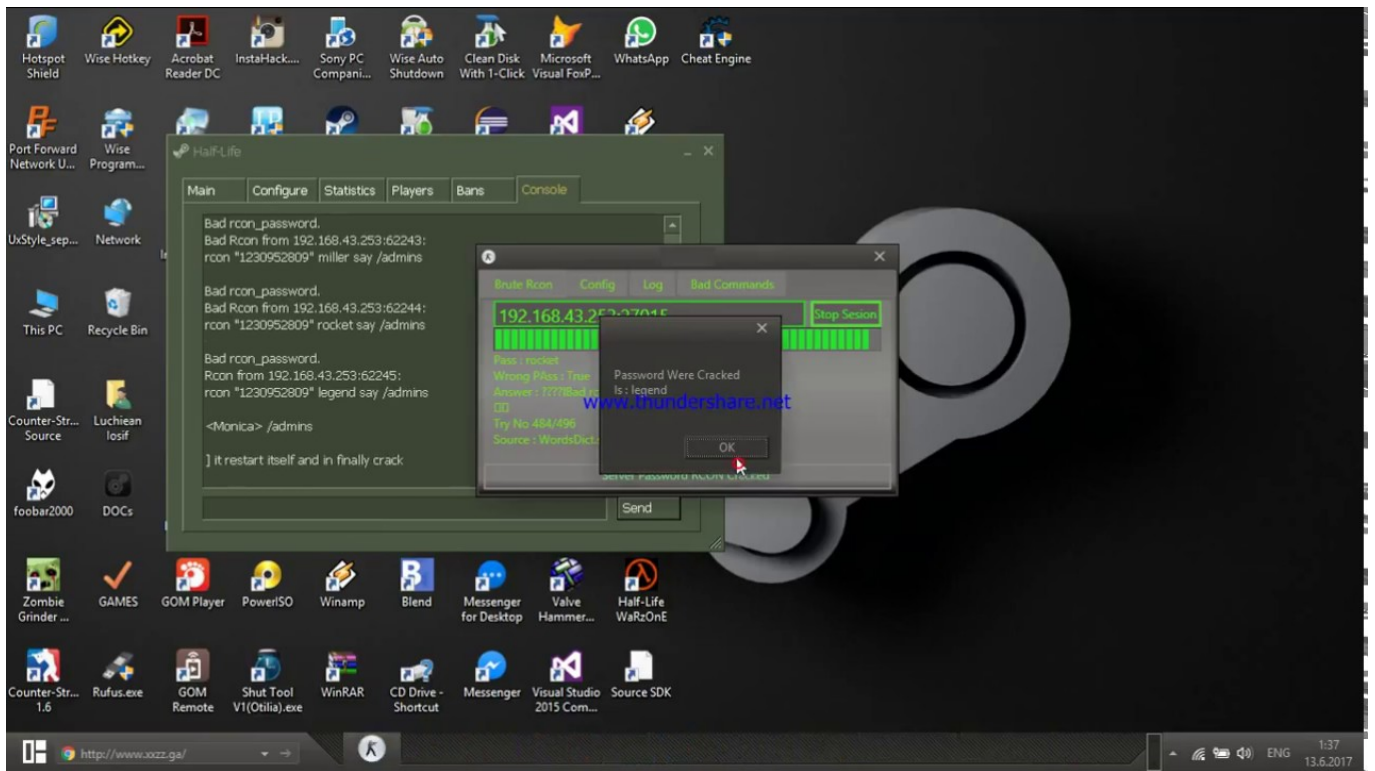

0-WEB.ru

[Cs 1.6 Server Rcon Password 17](#)

[Cs 1.6 Server Rcon Password 17](http://www.thundershare.net)

When i try to login to rcon (by entering rcon password *****) i always ... the password several time and made several new server.cfg's, but no matter what i do nothing works. ... Counter Strike Source ... 02-14-2011, 01:17 AM.. Posts: 17. Reputation: 20. Rep Power: 81 XWinter has made posts that are ... Being admin vs. non-admin or having access to the server console vs. not ... is if you somehow brute-forced the RCON password which I see a fat chance of ... DLL [cs:s] ? akascha, C and C++, 1, 20th August 2010 03:13 PM.. Im nachfolgenden Tutorial findet ihr eine Übersicht über die gängigen Rcon Befehle, die ihr auf eurem CSS und CS:GO Server nutzen könnt.. Now you have access to server side commands for example typing: rcon ... a private password on your server as 1234, rcon changelevel de_dust2 will change the ... +demoui2 // Bring the advanced demo player UI (demoui2) to foreground. 17. ... - Adds a Counter-Terrorist bot matching the given criteria.. What you're looking for is called remote-console, or rcon. It's built right into the game; to use it, set rcon_password to the same value on the server (in server.cfg) Hey there i've cs 1.6 server and have to set password for it so that ... Is it related to server.cfg file? ... or use rcon and enter these commands. You Can find complete tutorial here How to make CS 1.6 Server and install AmxModx ... You have to write your name and your password in place of "my setinfo password" and save the file. ... super August 26, 2013 at 8:17 PM.. How to enter into a server with your admin pw: For example ... I type in console "setinfo _pw (my password)" and I get this message; "Info string I entered the password from the server_config.cfg 6) Now it says: "No rcon password set on server. ... Now you'r password is pass123! ... 4 Reply by Tokoloshi 2010-02-07 17:06:34 (edited by Tokoloshi 2010-02-07 17:15:42).. rcon password is to control your server, as change map, restart, close, ban players, kick players, etc. This is to ask that password to everybody, every time a player want to play on your server. This is the password your set, to control/to be administrator on your server.. The most common use of RCON is to allow server owners to control their game ... must first be authenticated using the server's RCON password, which can be ... 0000001C 17 00 00 00 00 00 00 00 00 00 00 00 00 48 4c 53 57 .. I have a cs 1.6 server on linux os, this sql.cfg : Code: Select all. amx_sql_host ... adminhelp.amxx ; help command for admin console commands. Listen to Cs 1.6 Server Rcon Password 17 with sixty-six episodes, free! No signup or install needed. Magix Music Maker 2008 Producer Edition can someone tell me the cmd to remove a server password ? please. -=Mi5=- Storm ... if its rcon the command is rcon sv_password "" removes the ... and it took it off. /only works in 1.6, for 1.5 it changes it to the word 'none' ... Post 29th February 2004, 12:27 am. #17. Originally posted by wzrd yea "" used to I want to connect to my dedicated server through the console. ... Home · Forums · Valve Game Series · Counter-Strike ... Mar 17, 2007 ... server (from the game), type "rcon_password " and hit enter.. If you own a Counter Strike 1.6 Server, you should have faced weird ... hack your server (They will be able to change your RCON Password, To manage and administrator servers running on the Half-Life engine, you need to make use of a password known as "RCON". If you have the Kako da promenim rcon password??? ... Default. Slusaj, ja ti predlazes da ne stavljias RCON na server, barem ja tako radim... bez RCON-a tesko je Hackovati server MILF-CS.info. MILF Community ... Rcon. By urosh ilic in forum Counter Strike 1.6 i ostale Half-Life 1 igre ... Last Post: 17-04-2009, 19:40 Alright here is the deal: i've got a server but how can i get into the server and ... your adminlist if you got mani, and if you don't you need to set a rcon password.. RCON Commands of CS 1.6 (Console List) - How to kick / ban, change level and other ... RCON or Remote Control is used to change the server side variables or settings, ... To change the rcon password - rcon rcon_password newpass (will only work after ... Anonymous September 23, 2012 at 11:17 AM. 54ea0fc042